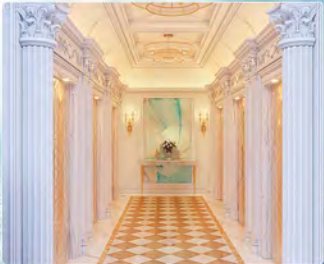

CLASSICAL
DESIGNER LOBBY

WORLD-CLASS
LEISURE FOR
THE ELITE

RESPIRE
ORGANISATIONAL
CEILING

RENDEZVOUS ZONE

PLANNED TO TAKE CARE OF
YOUR EVERYDAY NEEDS.

The retail space is a thoughtful addition to take care of your daily needs. A convenience store and the cafe alongside lets you grab daily essentials or a refreshing drink without the hassle of moving out of your residential premises, thus saving your valuable time and efforts.